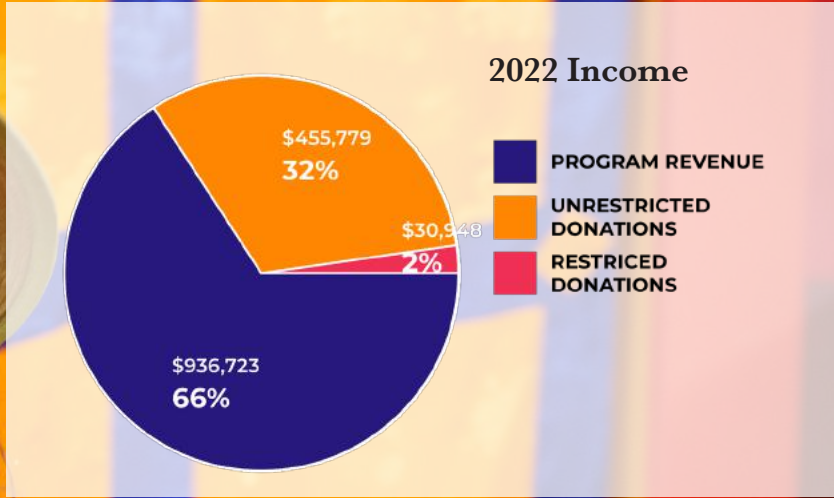

# *The Numbers*

*A Year in the Life of Our Sangha*

**Total Program Participants: 2,459**  
**Global Sanghas: 44**  
**Sustaining Sangha Members: 460**  
**Horses on the Land: 12**  
**Practitioners Receiving Financial Assistance: 750**  
**People in Long-Term Study Pathways: 415**  
**Wisdom Rising Podcast Downloads: 13,114**  
**People in Solitary Personal Retreats: 56**  
**Days in Personal Retreat: 738**  
**Feeding Your Demons® Facilitators Certified: 191**  
**Tara Mandala Network Members: 1,537**